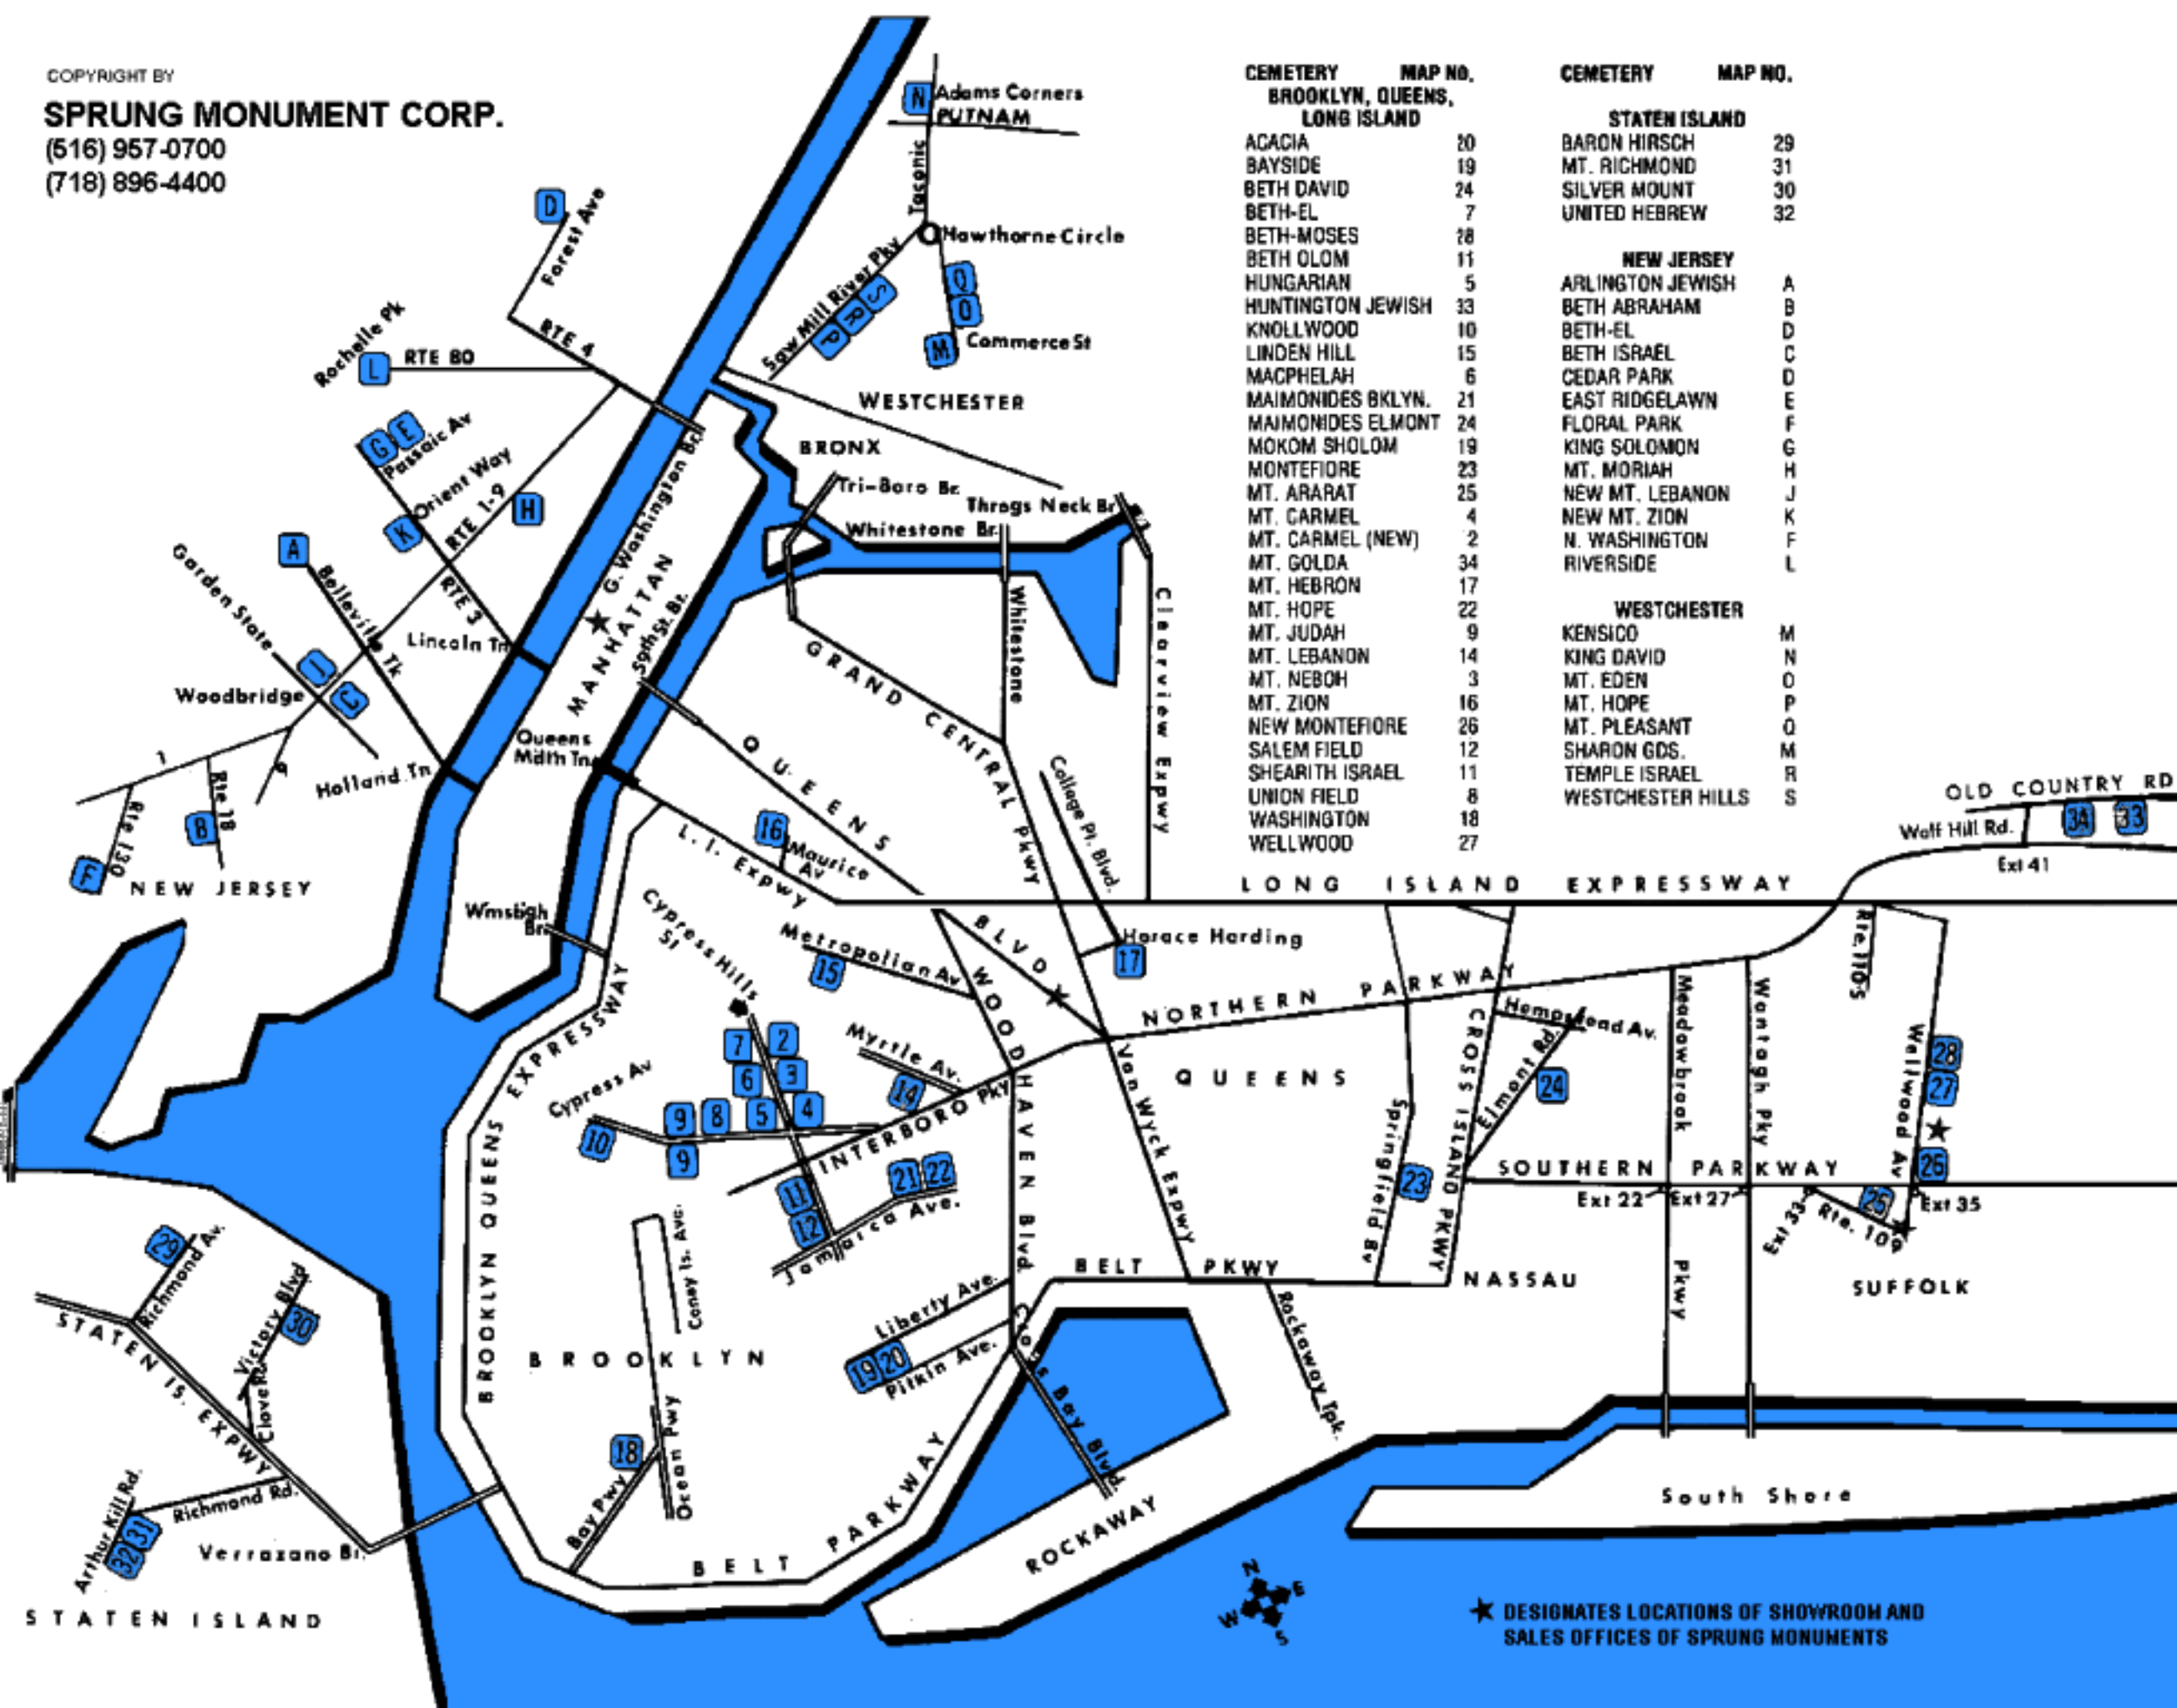

COPYRIGHT BY

SPRUNG MONUMENT CORP.

(516) 957-0700

(718) 896-4400

CEMETERY MAP NO. BROOKLYN, QUEENS, LONG ISLAND

ACACIA	20
BAYSIDE	19
BETH DAVID	24
BETH-EL	7
BETH-MOSES	28
BETH OLOM	11
HUNGARIAN	5
HUNTINGTON JEWISH	33
KNOLLWOOD	10
LINDEN HILL	15
MACPHELAH	6
MAIMONIDES BKLYN.	21
MAIMONIDES ELMONT	24
MOKOM SHOLOM	19
MONTEFIORE	23
MT. ARARAT	25
MT. CARMEL	4
MT. CARMEL (NEW)	2
MT. GOLDA	34
MT. HEBRON	17
MT. HOPE	22
MT. JUDAH	9
MT. LEBANON	14
MT. NEBOH	3
MT. ZION	16
NEW MONTEFIORE	26
SALEM FIELD	12
SHEARITH ISRAEL	11
UNION FIELD	8
WASHINGTON	18
WELLWOOD	27

CEMETERY MAP NO. STATEN ISLAND

BARON HIRSCH	29
MT. RICHMOND	31
SILVER MOUNT	30
UNITED HEBREW	32
NEW JERSEY	
ARLINGTON JEWISH	A
BETH ABRAHAM	B
BETH-EL	D
BETH ISRAEL	C
CEDAR PARK	D
EAST RIDGELAWN	E
FLORAL PARK	F
KING SOLOMON	G
MT. MORIAH	H
NEW MT. LEBANON	J
NEW MT. ZION	K
N. WASHINGTON	F
RIVERSIDE	L
WESTCHESTER	
KENSICO	M
KING DAVID	N
MT. EDEN	O
MT. HOPE	P
MT. PLEASANT	Q
SHARON GDS.	M
TEMPLE ISRAEL	R
WESTCHESTER HILLS	S

★ DESIGNATES LOCATIONS OF SHOWROOM AND SALES OFFICES OF SPRUNG MONUMENTS